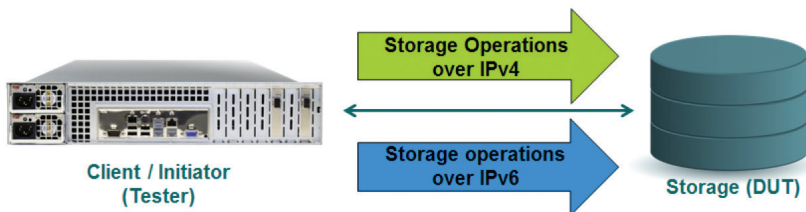

Thorough testing is required to assess IPv6 readiness of storage devices and storage infrastructures to objectively characterize its impact on IO performance and storage access security

Figure 1: WorkloadWisdom mixed IPv4 and IPv6 storage environment.

Highlights

- The same storage validation solutions from WorkloadWisdom you love, over IPv6
- Contrast and compare storage IO throughput, IOPS and concurrency scalability between IPv4 and IPv6
- Mixed IPv4 and IPv6 loads
- Fragment Headers configuration
- Neighbor Discovery Protocol